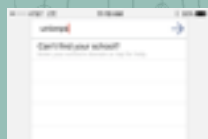

LOG INTO CANVAS LMS

Canvas app for iOS and Android

1. Download the Canvas app
2. For your school, enter "unionps" and hit go
3. Enter your school email and password and you are ready to get started