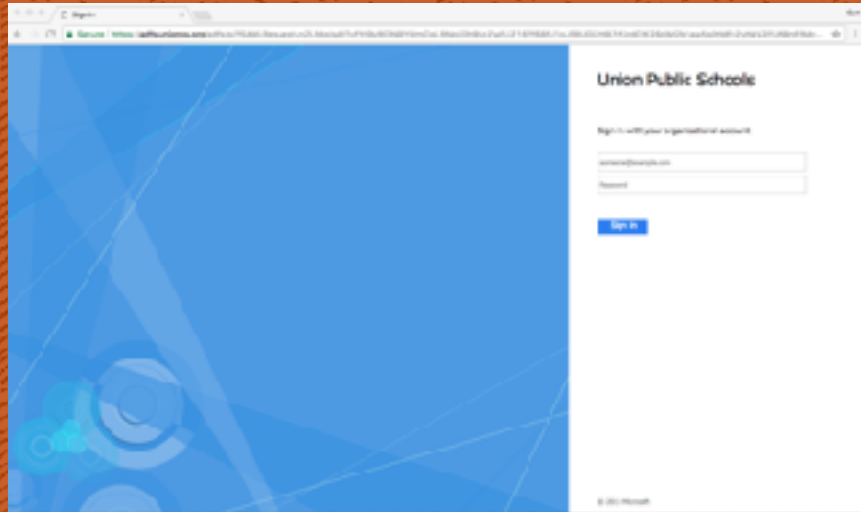

LOG INTO CANVAS LMS

Canvas app for iOS and Android

1. Download the Canvas app
2. For your school, enter "unionps" and hit go
3. Enter your school email and password and you are ready to get started