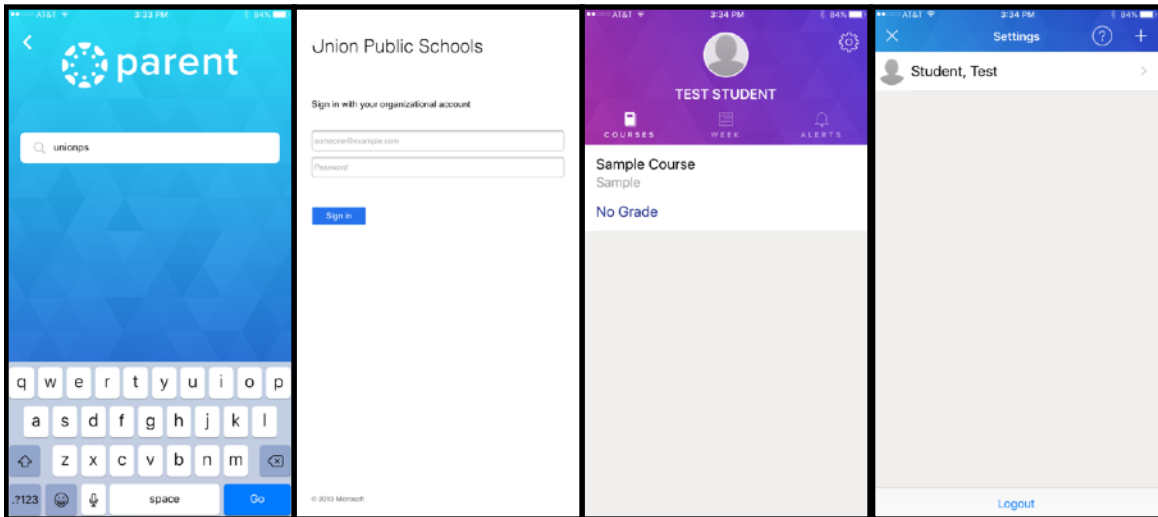

Union Canvas LMS Parent App Login

Download Canvas Parent App

Click Create Account

Enter your information

Click "Add Student"

Enter "unionps" and click "Go"

Enter your child's school email/ password

Click the wheel in upper right corner for settings

Click the "+" sign to add additional students or click the student for notification settings

Choose your notification settings

Please be aware, not all teachers are utilizing Canvas Learning Management System. Official grades and attendance are still recorded in Infinite Campus.