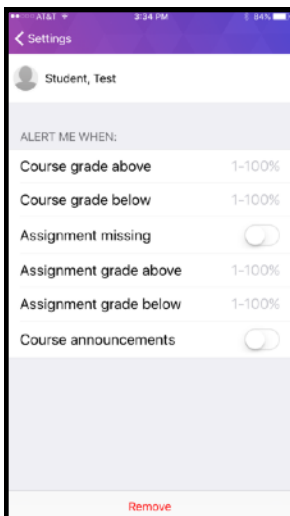

Choose your notification settings

Please be aware, not all teachers are utilizing Canvas Learning Management System. Official grades and attendance are still recorded in Infinite Campus.