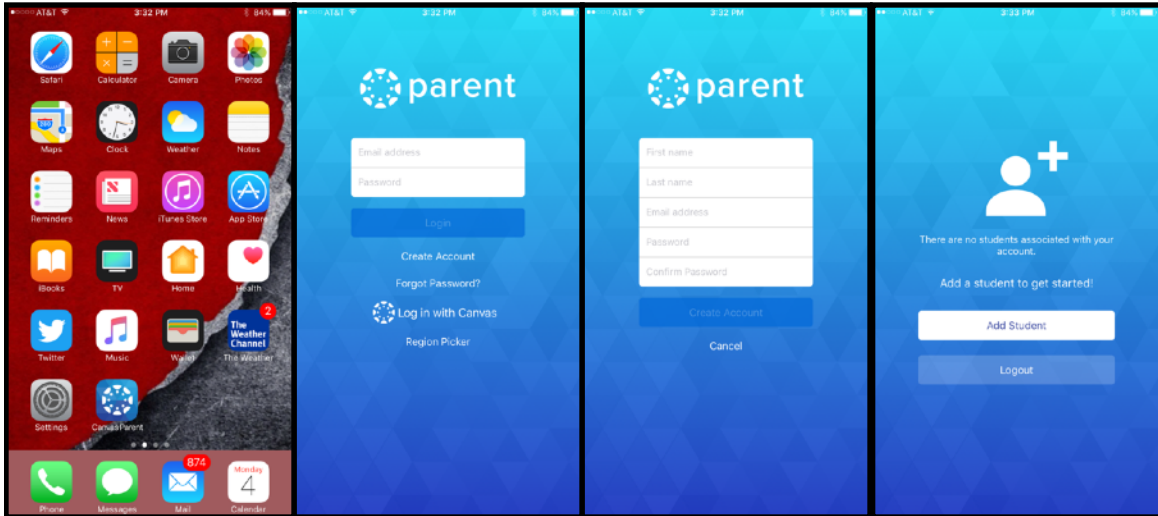

Union Canvas LMS Parent App Login

Download Canvas Parent App

Click Create Account

Enter your information

Click "Add Student"

Enter "unionps" and click "Go"

Enter your child's school email/ password

Click the wheel in upper right corner for settings

Click the "+" sign to add additional students or click the student for notification settings

Choose your notification settings

Please be aware, not all teachers are utilizing Canvas Learning Management System. Official grades and attendance are still recorded in Infinite Campus.